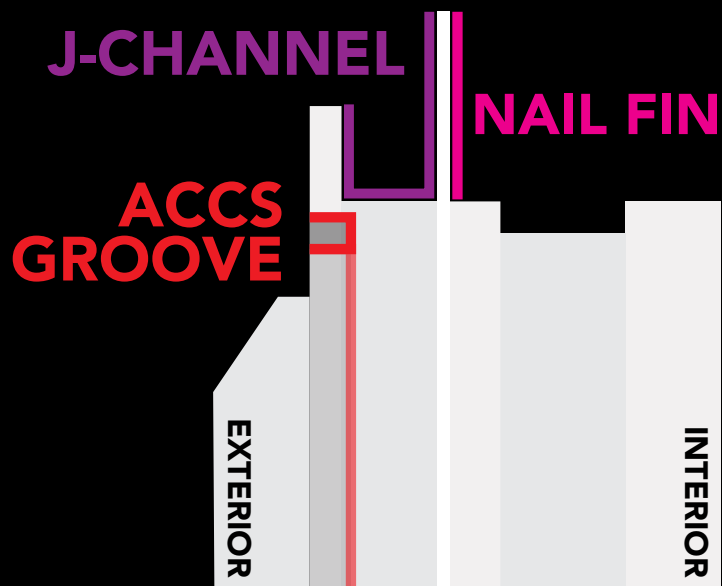

LOCK STYLES

4700
FRANKLIN

BALANCE

SIDE PROFILE

GRIDS

Colonial

Perimeter

Prairie

Valance

TILT LATCH

JAMB

DUAL
PANE

TRIPLE
PANE

4 9/16" OR 6 9/16"
EXTENSION JAMB