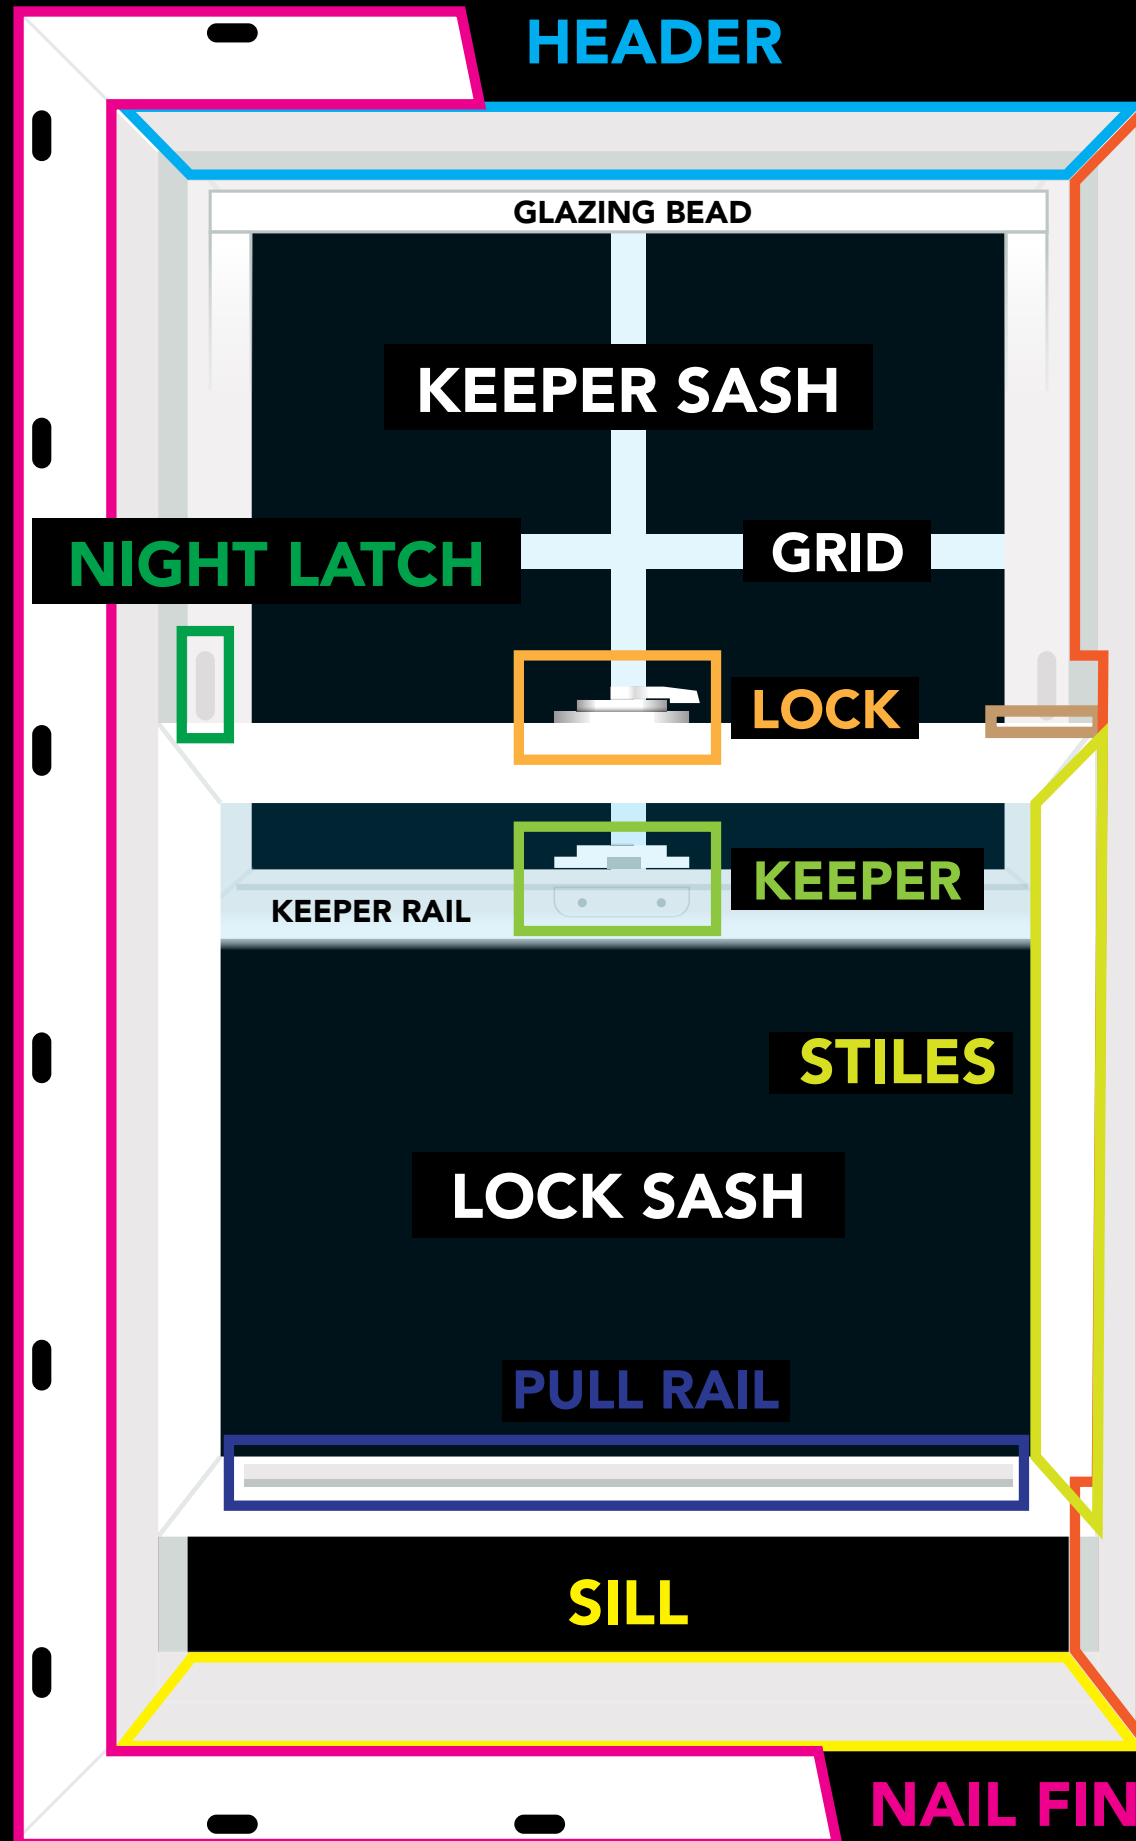

LOCK STYLES

4700
FRANKLIN

BALANCE

SIDE PROFILE

GRIDS

Colonial

Perimeter

Prairie

Valance

TILT LATCH

JAMB

DUAL
PANE

TRIPLE
PANE

4 9/16" OR 6 9/16"
EXTENSION JAMB