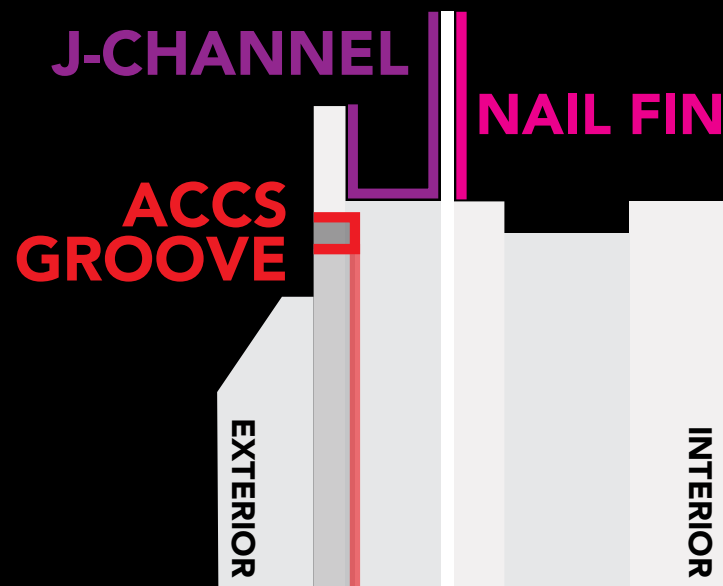

LOCK

4100, 4200, 4700
INSPIRE & FRANKLIN

BALANCE

4700
FRANKLIN

SIDE PROFILE

HEADER

GRIDS

Colonial

Perimeter

Prairie

Valance

TILT LATCH

JAMB

DUAL
PANE

TRIPLE
PANE

4 9/16" OR 6 9/16"
EXTENSION JAMB