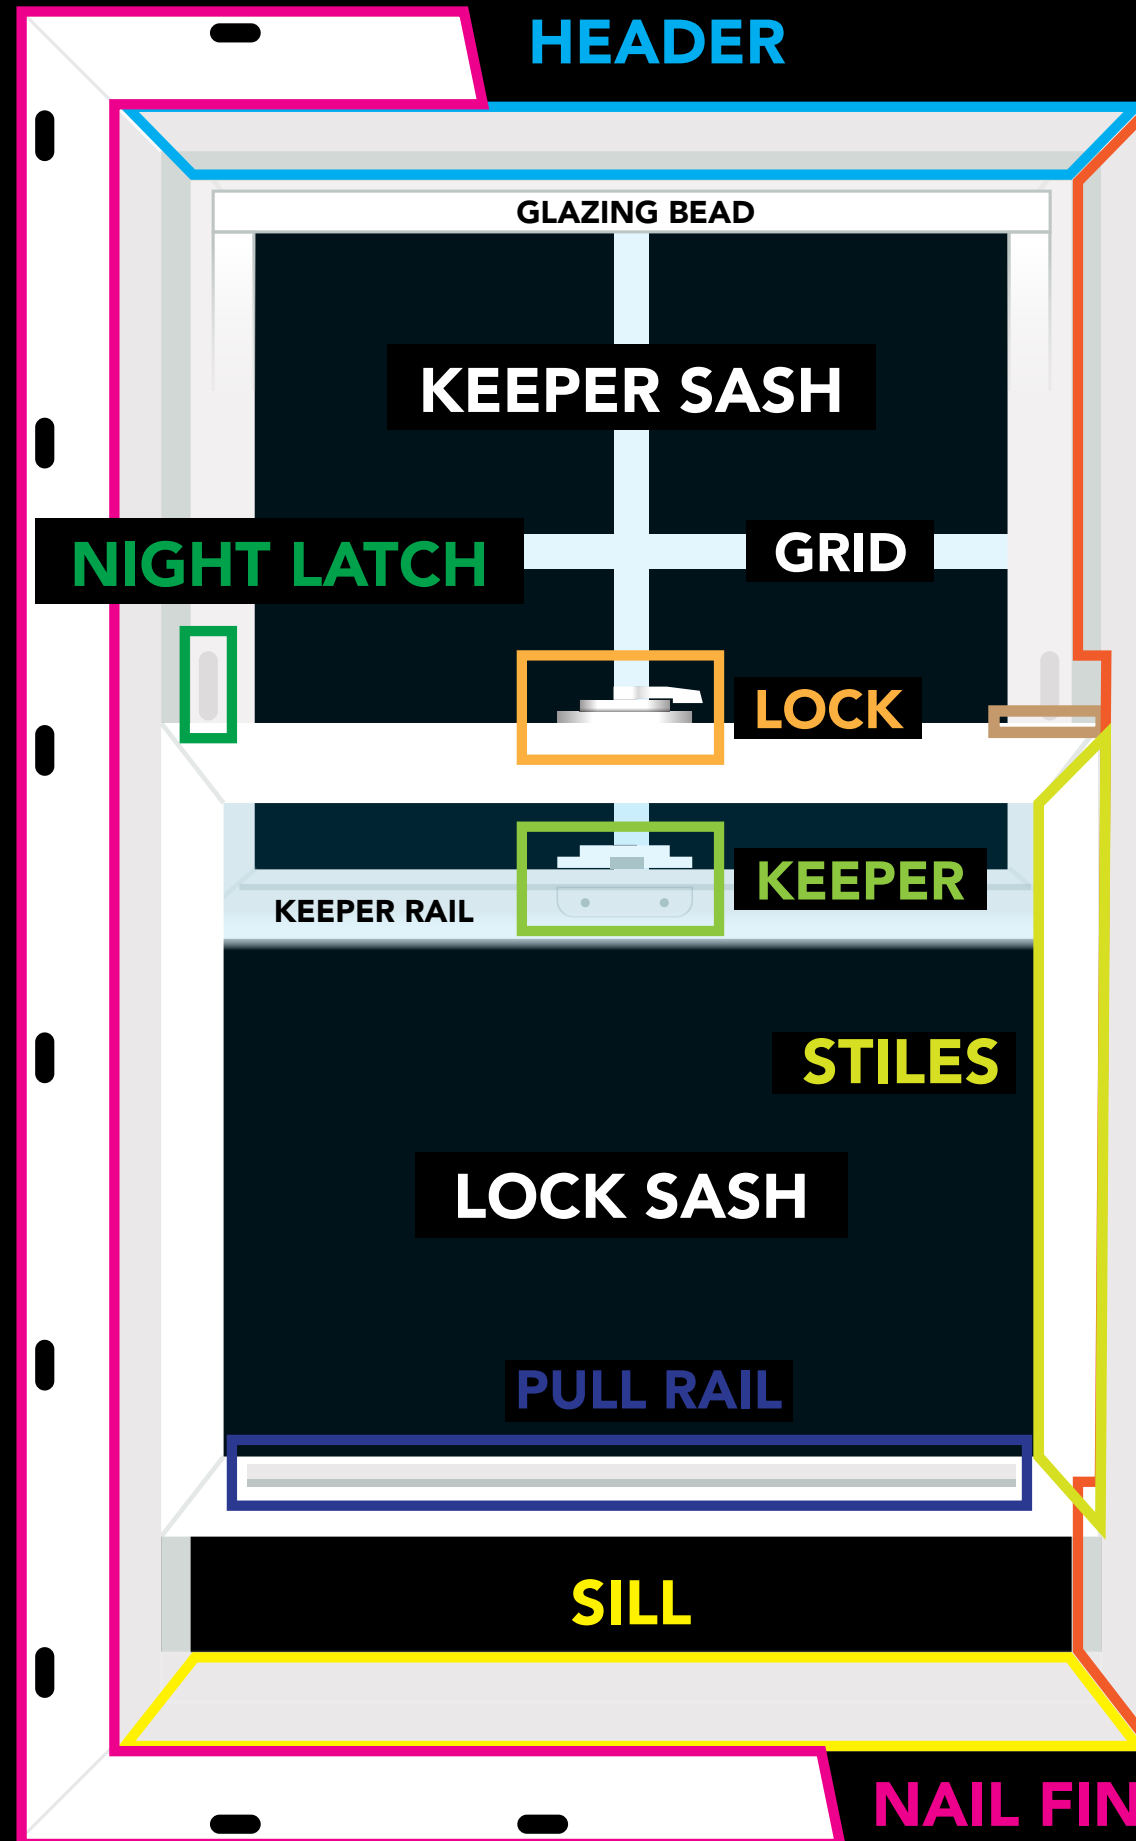

LOCK

4100, 4200, 4700
INSPIRE & FRANKLIN

BALANCE

4700
FRANKLIN

SIDE PROFILE

HEADER

GRIDS

Colonial

Perimeter

Prairie

Valance

TILT LATCH

JAMB

DUAL
PANE

TRIPLE
PANE

4 9/16" OR 6 9/16"
EXTENSION JAMB