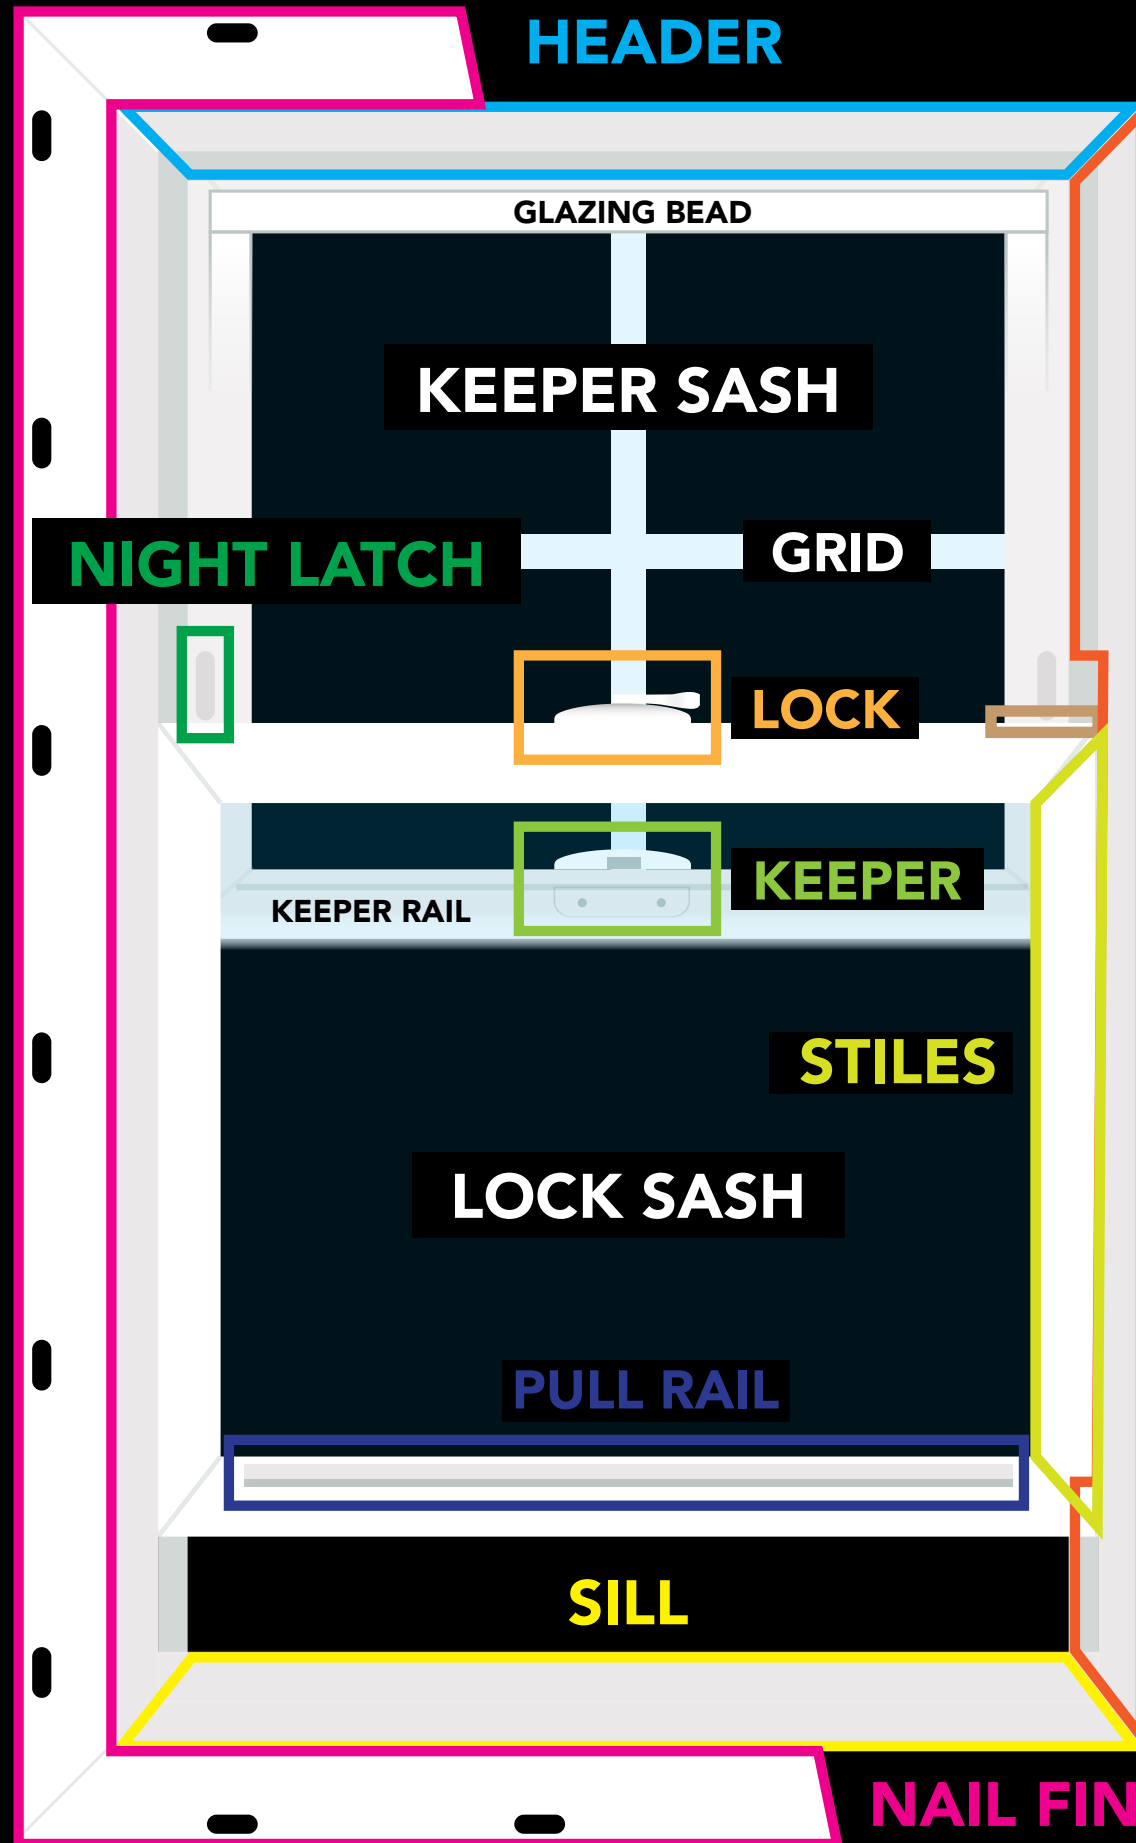

LOCK

4600
EDISON

BALANCE

4700
FRANKLIN

SIDE PROFILE

HEADER

GRIDS

Colonial

Perimeter

Prairie

Valance

TILT LATCH

JAMB

DUAL
PANE

TRIPLE
PANE

4 9/16" OR 6 9/16"
EXTENSION JAMB