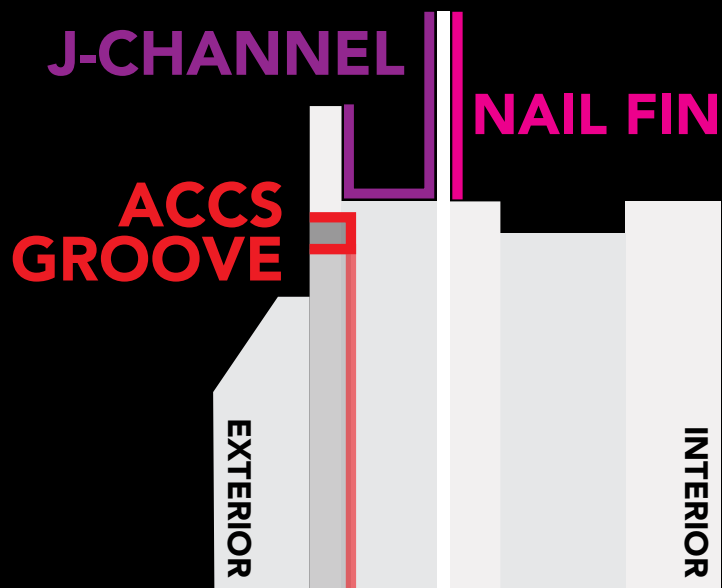

LOCK

4600
EDISON

BALANCE

4700
FRANKLIN

SIDE PROFILE

HEADER

GRIDS

Colonial

Perimeter

Prairie

Valance

TILT LATCH

JAMB

DUAL
PANE

TRIPLE
PANE

4 9/16" OR 6 9/16"
EXTENSION JAMB