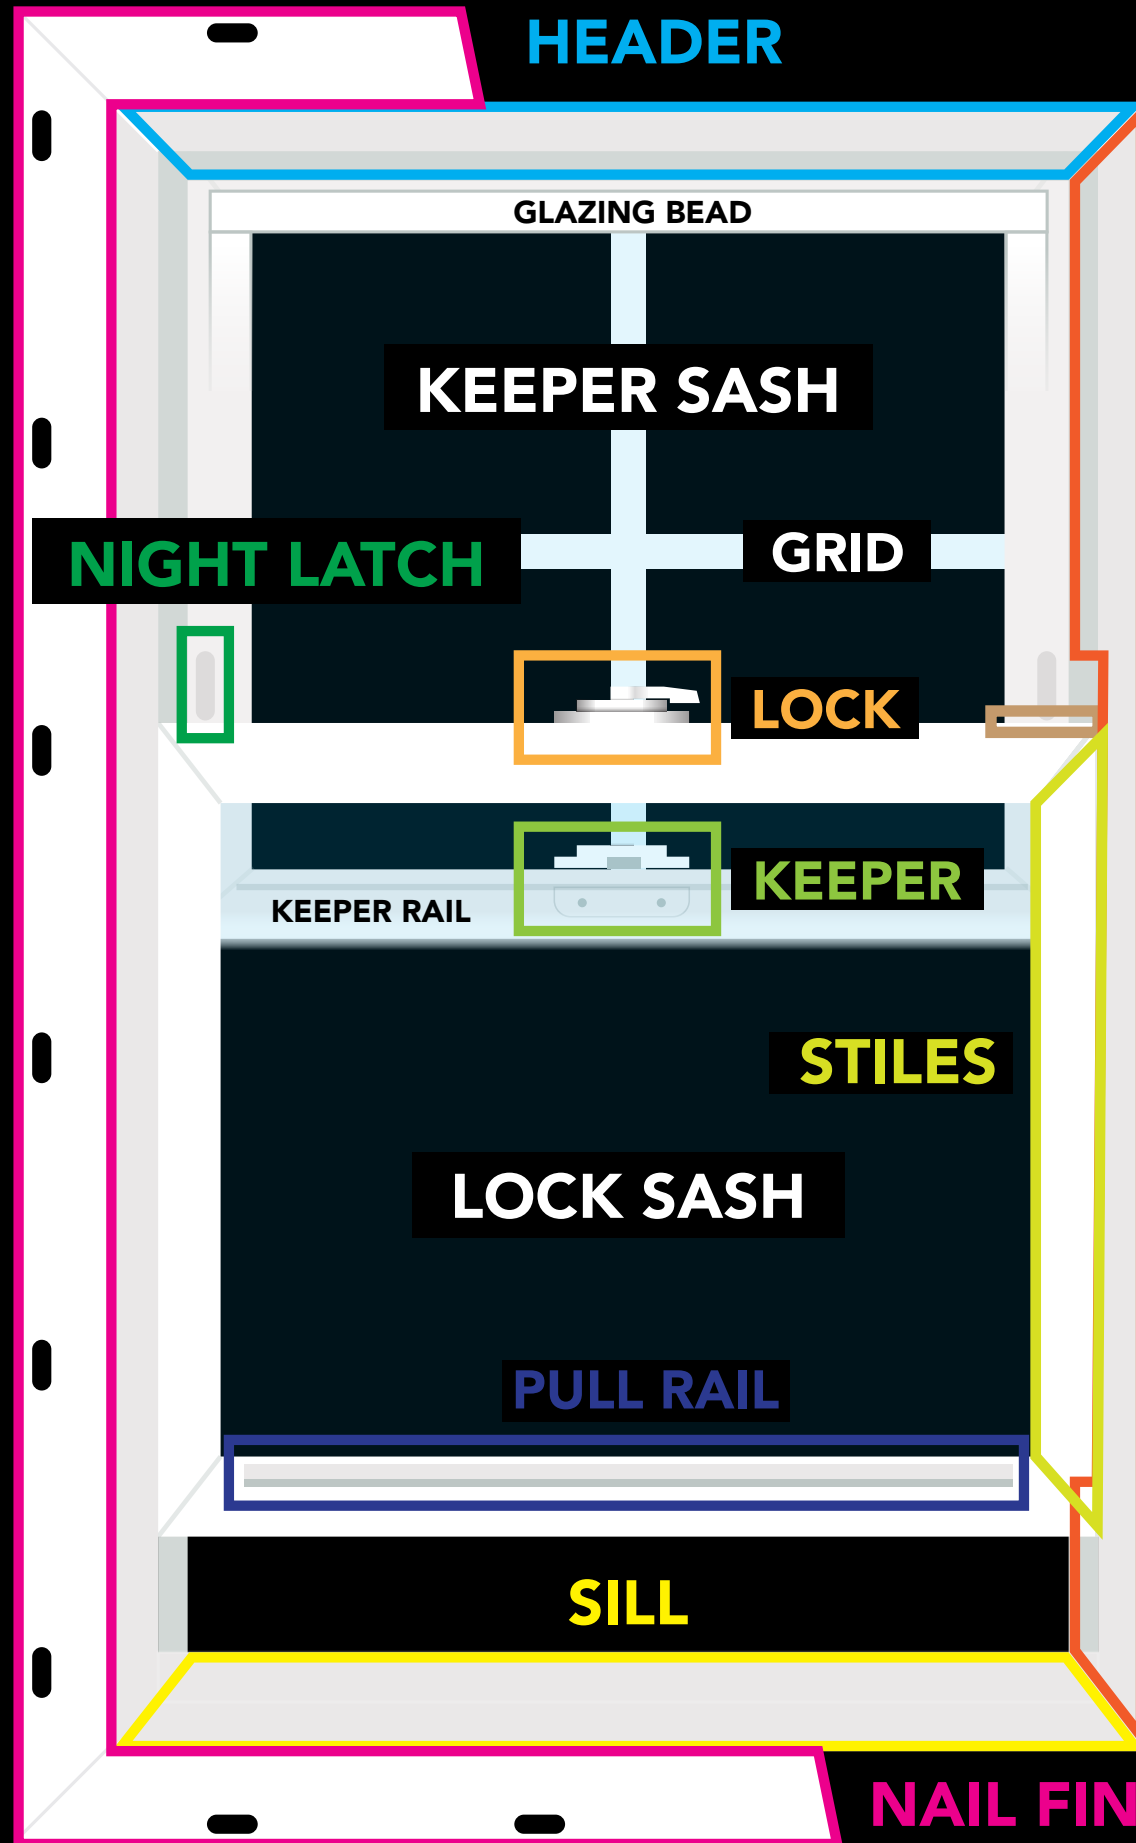

LOCK

4700
CHOICE

BALANCE

4700
FRANKLIN

SIDE PROFILE

HEADER

GRIDS

Colonial

Perimeter

Prairie

Valance

TILT LATCH

JAMB

DUAL
PANE

TRIPLE
PANE

4 9/16" OR 6 9/16"
EXTENSION JAMB