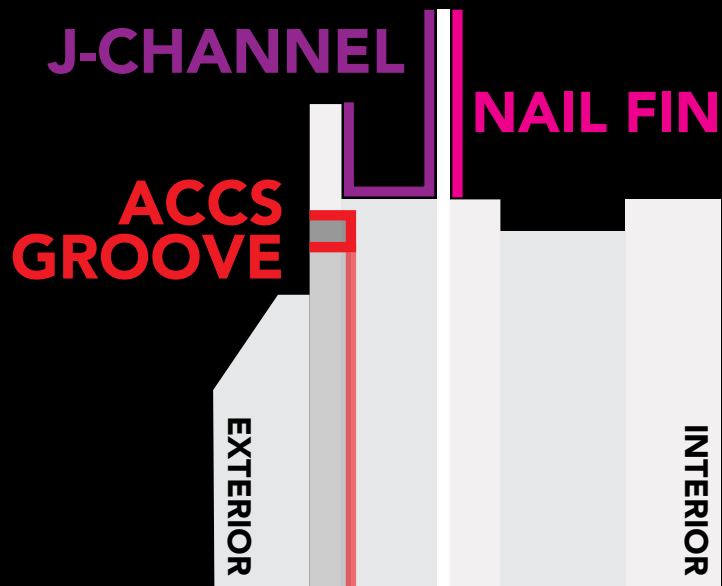

LOCK

4700
CHOICE

BALANCE

4700
FRANKLIN

SIDE PROFILE

HEADER

GRIDS

Colonial

Perimeter

Prairie

Valance

TILT LATCH

JAMB

DUAL
PANE

TRIPLE
PANE

4 9/16" OR 6 9/16"
EXTENSION JAMB