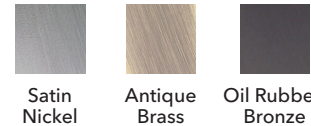

Solid Colors

Laminated Exterior

HARDWARE COLOR

Color Matched to Door

Color Matched to Door

Color Matched to Door

UPGRADE TO:

STANDARD GLASS