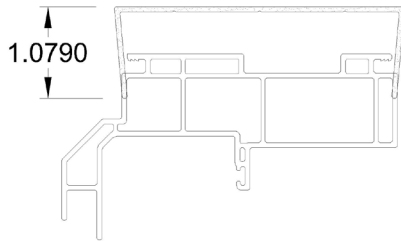

Available Colors:

White

(XF08)

Head Expander- V724

Available Colors:

- White**
- Tan**
- Bronze**
- Oak**

(AC12)

Mull - T700022