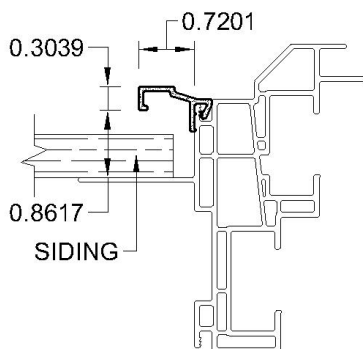

J Channel - V0850

Available Colors:

White
Tan