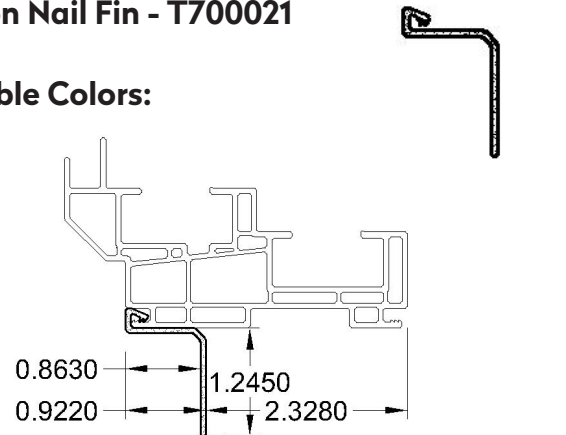

Snap on Nail Fin - T700021

Available Colors:

White
Tan
Clay