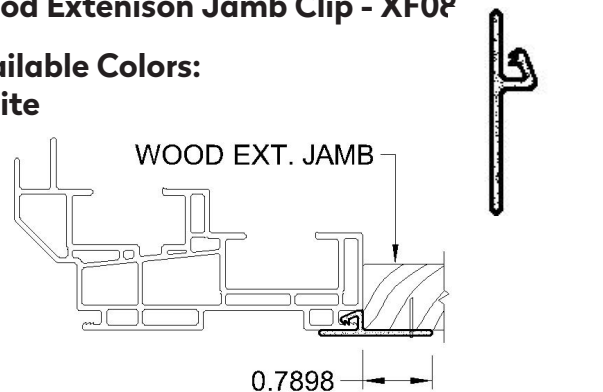

Wood Extension Jamb Clip - XF08

Available Colors:

White