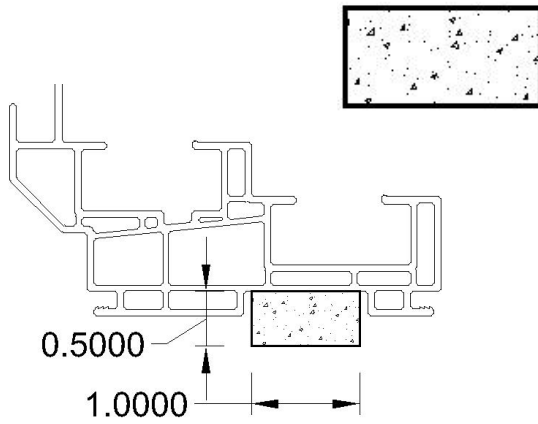

Foam Wrap - HV-FW1/2X1

Window Opening Control Device

- **EDH-WOCDRH**
- **EDH-WOCDLH**

(1779FM-R.005)
(1779FM-L.005)