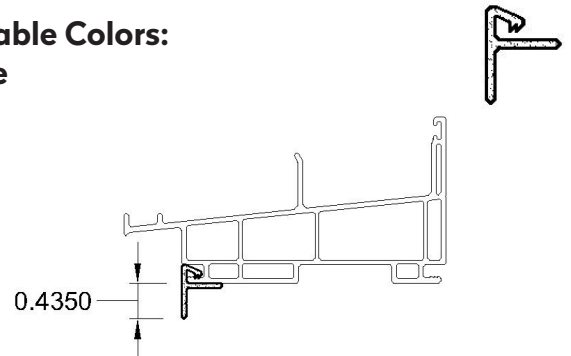

Extension Trim - AF39

Available Colors:

White
Tan