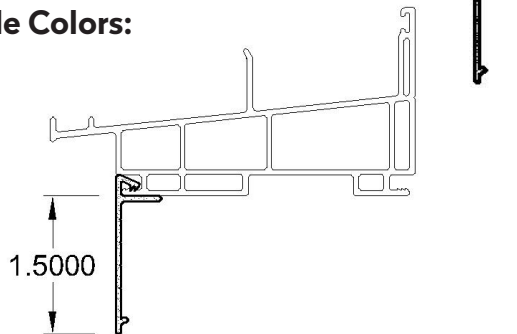

Available Colors:

White
Tan

(AF39)

Sill Extender - SH00056

Available Colors:

White
Tan
Clay
Bronze

(XF12)

Snap on Nail Fin - T700021